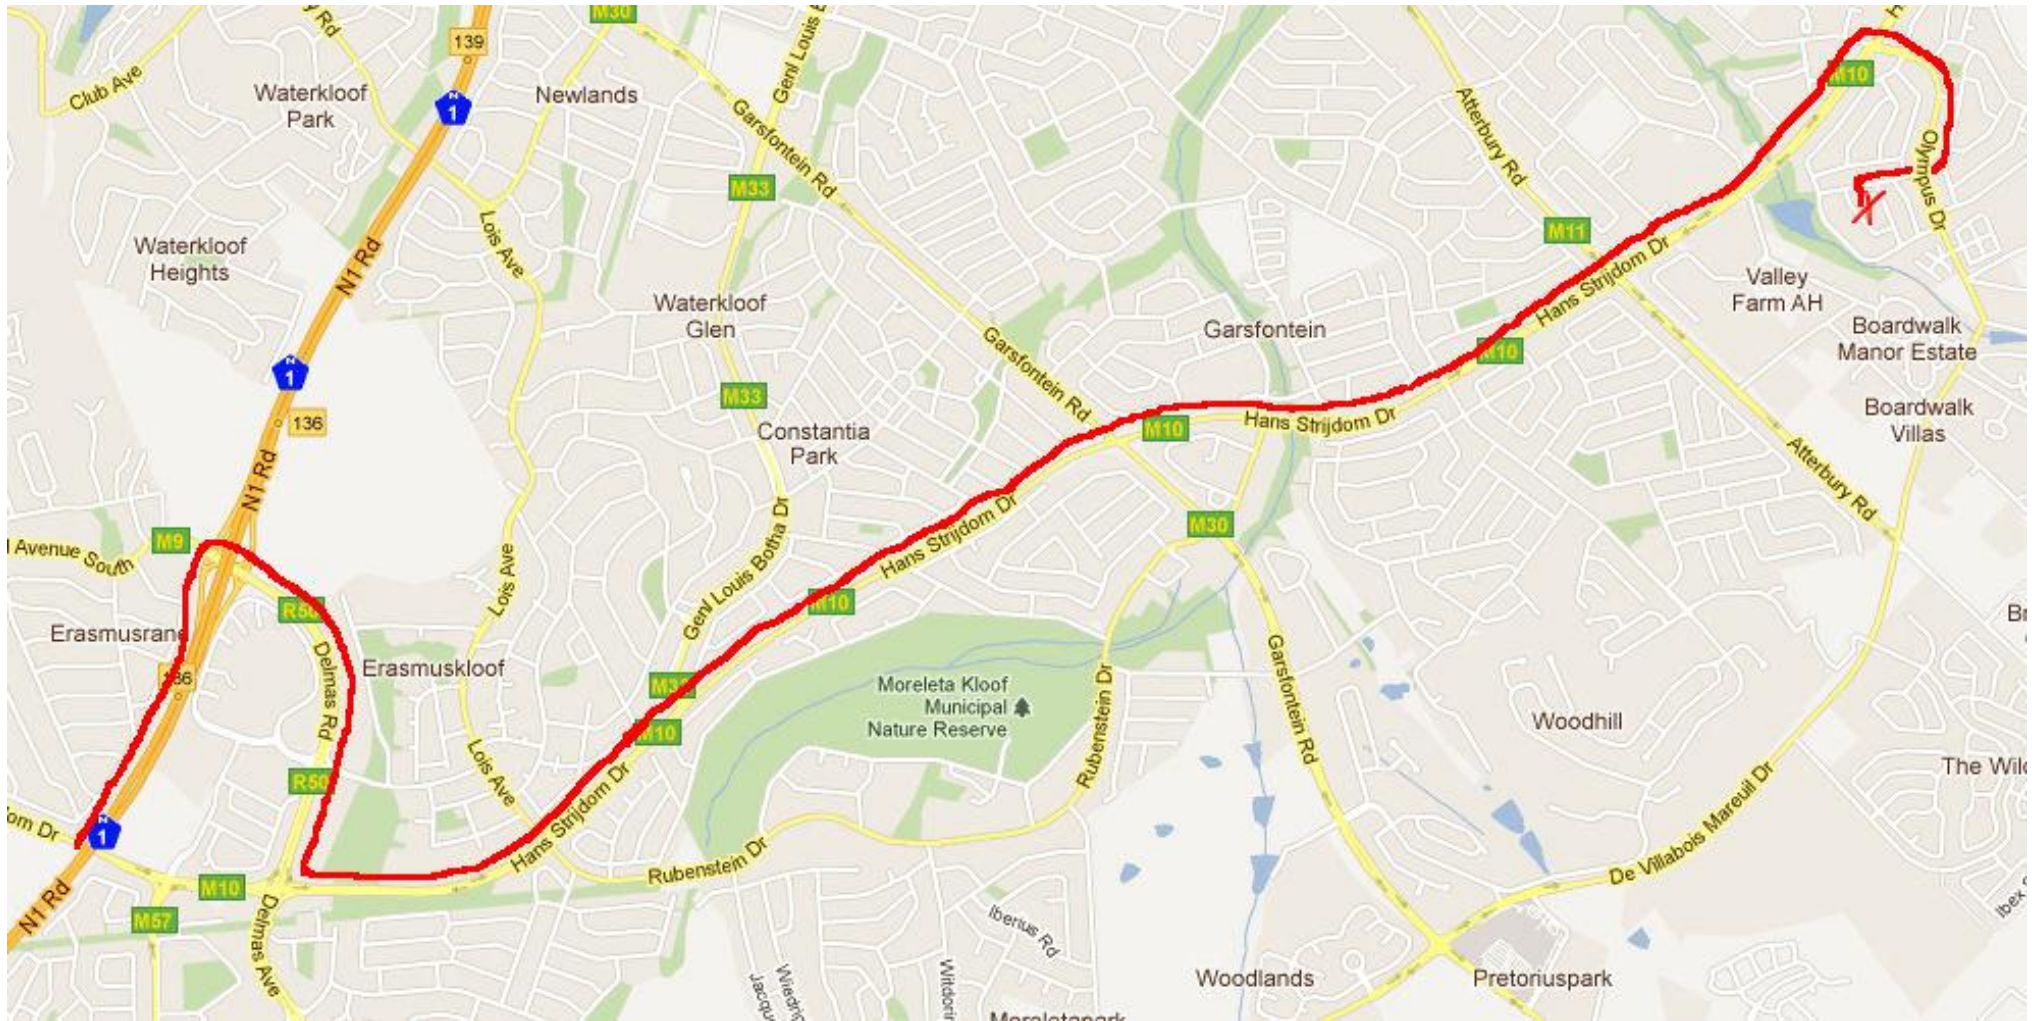

DIRECTIONS TO KALEIDOPRAX

From Johannesburg:

1. From the N1, take the Rigel Avenue turn-off. Turn right on the bridge to cross the freeway into Delmas Road.
2. At the second traffic light, turn LEFT into Hans Strijdom Road.
3. Continue with Hans Strijdom for approx. 8 km to turn RIGHT into Olympus Road. (Note: to the left it is named Old Farm Road)
4. Drive through 2 traffic circles, at the 3rd turn RIGHT into Tonetti street.
5. 3rd street to the LEFT is Zebediela street. Number 1010 is the 3rd house on the LEFT.
6. GPS coordinates: S25°47.728' E028°19.627'